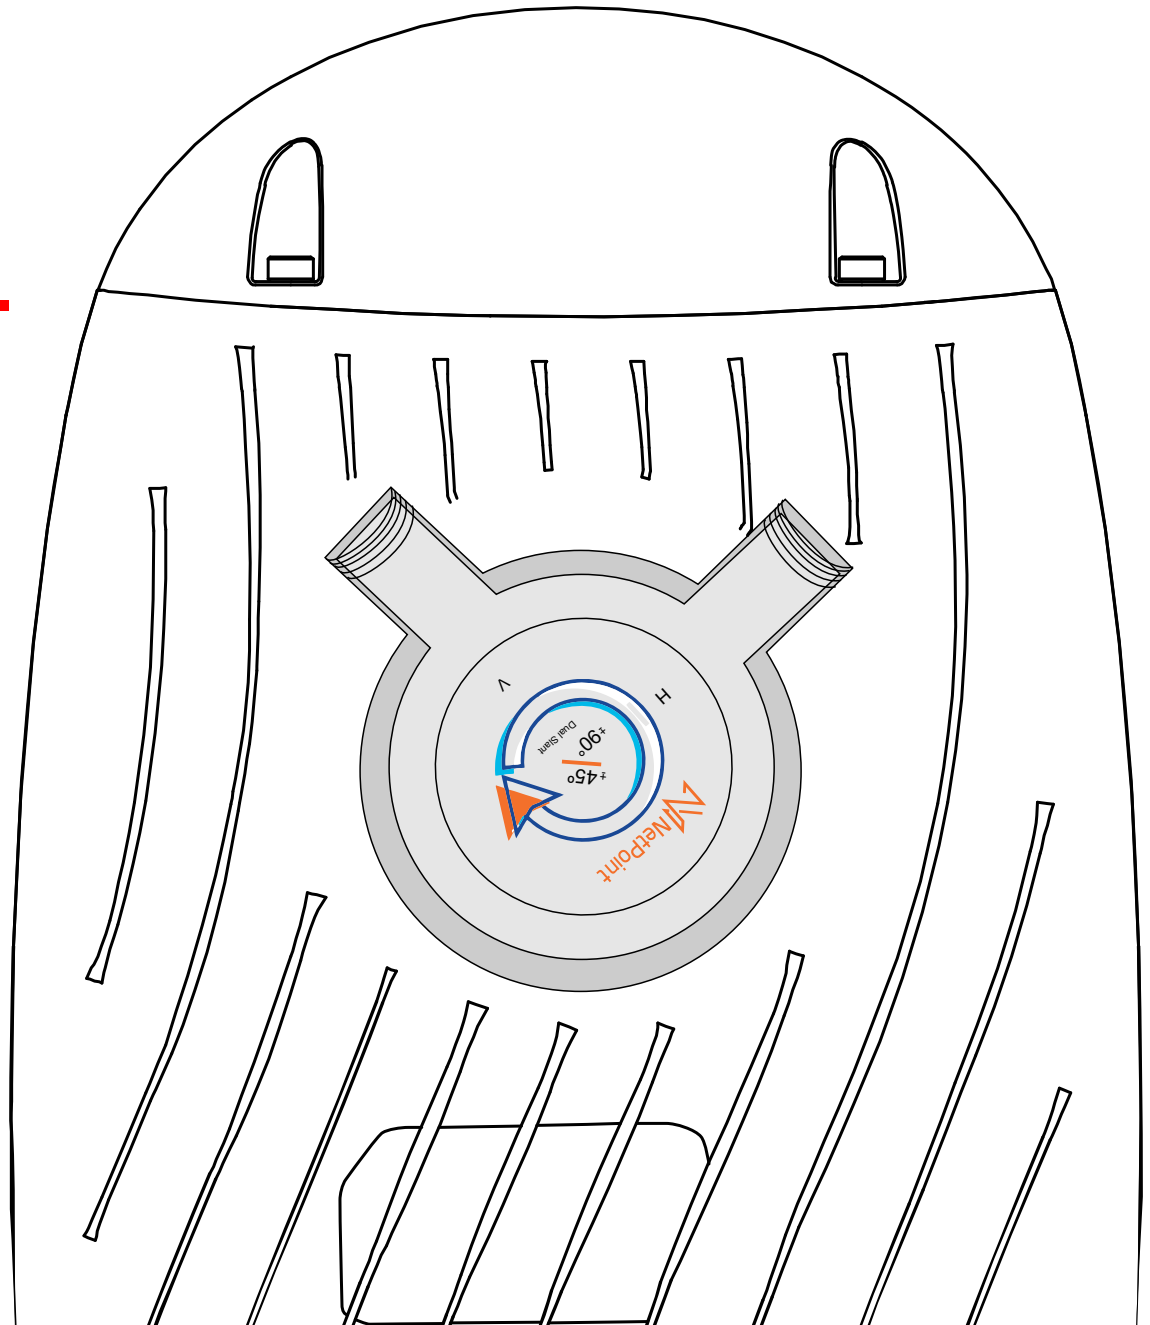

INSTALLATION MANUAL NPTW-RV

COMPATIBILITY TABLE | ADAPTER NPTW-RV

Connector Type N - N Female

MIMOSA B5X

MIMOSA C6X

MIMOSA C5X

HOW DOES IT WORK?

The Twist-on line of radios has an antenna integrated into its structure with RF monopoles that provide the ability to emit signals.

HOW TO INSTALL?

For the installation of **NPTW-RV** adapter you need to install it on a 45° slant in (+) as shown in the diagrams

1.-

2.-

3.-

This product must be installed by a certified installer.
Severe environmental conditions may degrade optimum performance.