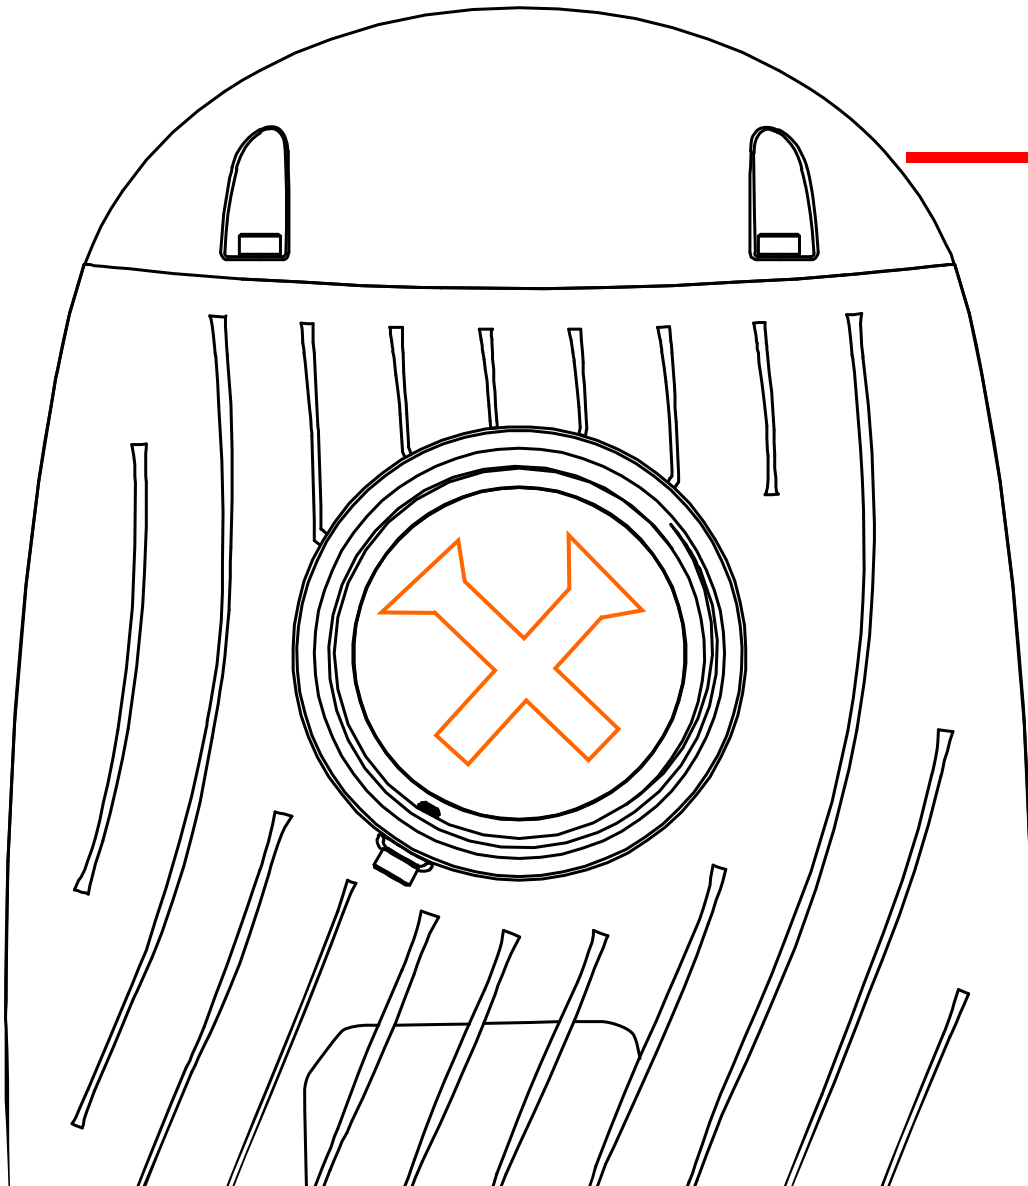

INSTALLATION MANUAL NPTW-RV

COMPATIBILITY TABLE | ADAPTER NPTW-RV

Connector Type N - N Female

MIMOSA B5X

MIMOSA C6X

MIMOSA C5X

HOW DOES IT WORK?

The Twist-on line of radios has an antenna integrated into its structure with RF monopoles that provide the ability to emit signals.

HOW TO INSTALL?

For the installation of **NPTW-RV** adapter you need to install it on a 45° slant in (+) as shown in the diagrams

1.-

2.-

3.-

This product must be installed by a certified installer.
Severe environmental conditions may degrade optimum performance.