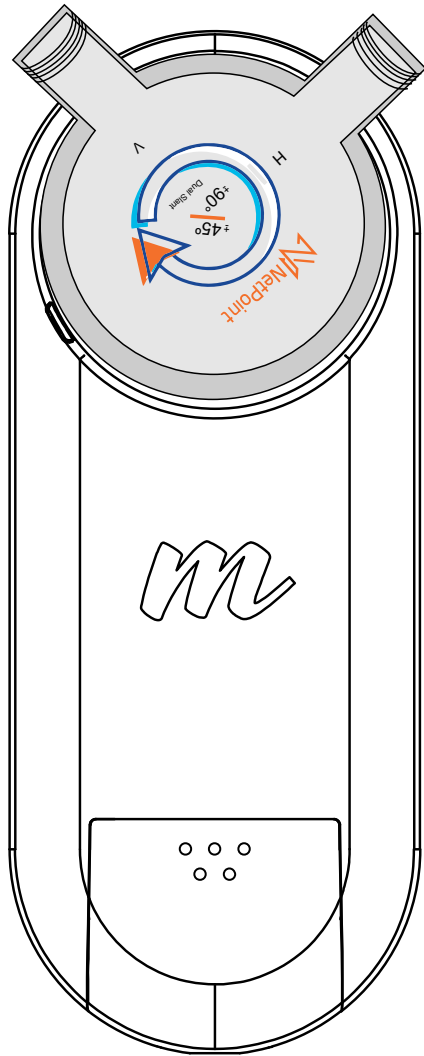

INSTALLATION MANUAL NPTW-RV

COMPATIBILITY TABLE | ADAPTER NPTW-RV

Connector Type N - N Female

MIMOSA B5X

MIMOSA C6X

MIMOSA C5X

HOW DOES IT WORK?

The Twist-on line of radios has an antenna integrated into its structure with RF monopoles that provide the ability to emit signals.

HOW TO INSTALL?

For the installation of **NPTW-RV** adapter you need to install it on a 45° slant in (+) as shown in the diagrams

1.-

2.-

3.-

This product must be installed by a certified installer.
Severe environmental conditions may degrade optimum performance.